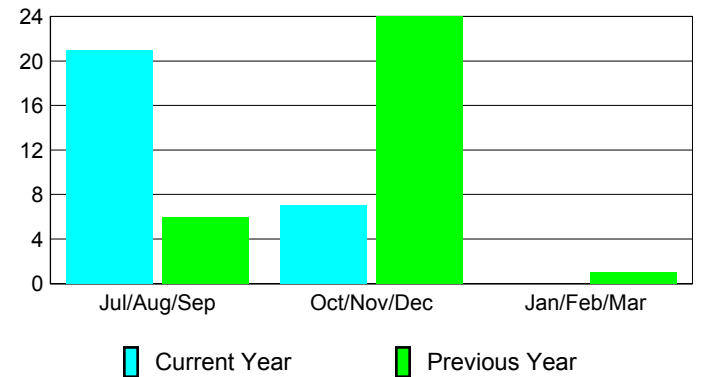

Membership Results 2012-2013

Membership 2011-2012

Month	Net Memb Goal	Actual New Memb	Actual Dropped Memb	Gain/Loss of Memb	Gain/Loss of Memb
Jul/Aug/Sep	2	32	-11	21	6
Oct/Nov/Dec	9	22	-15	7	24
Jan/Feb/Mar	24				1
Totals	35	54	-26	28	31

Membership Results 2012-2013

Goal, New, Dropped, Gain/Loss

Comparison of Membership Gain/Loss

Current Year Compared to the Previous Year

Gender Comparison 2012-2013

Jul/Aug/Sep

Oct/Nov/Dec

Jan/Feb/Mar