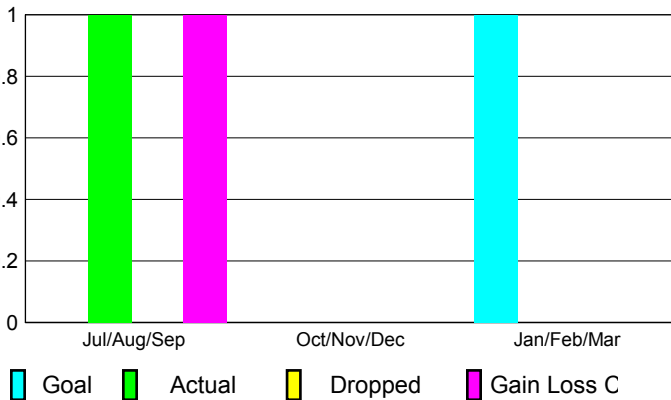

2012-2013 GMT Reports for District (or Undistricted) **District 111SN**

GMT: **Heinrich K. Alles**

Location: **GERMANY**

GMT CA: **4**

CLUBS

Club Results 2012-2013

Clubs 2011-2012

Month	New Club Goal	Actual New Clubs	Actual Dropped Clubs	Gain/Loss of Clubs	Gain/Loss of Clubs
Jul/Aug/Sep	0	1	0	1	0
Oct/Nov/Dec	0	0	0	0	1
Jan/Feb/Mar	1				0
Totals	1	1	0	1	1

Club Results 2012-2013

Goal, New, Dropped, Gain/Loss

Comparison of Club Gain/Loss

Current Year Compared to the Previous Year

YTD Status Quo Clubs 2012-2013

Status Quo Clubs Compared to Status Quo Members

MEMBERSHIP