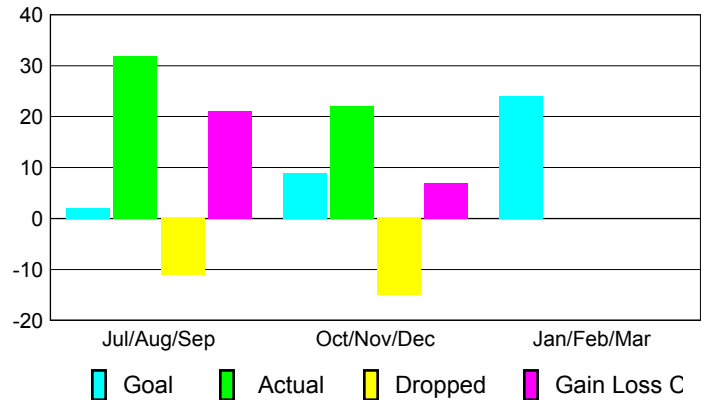

Membership Results 2012-2013

Goal, New, Dropped, Gain/Loss

Comparison of Membership Gain/Loss

Current Year Compared to the Previous Year